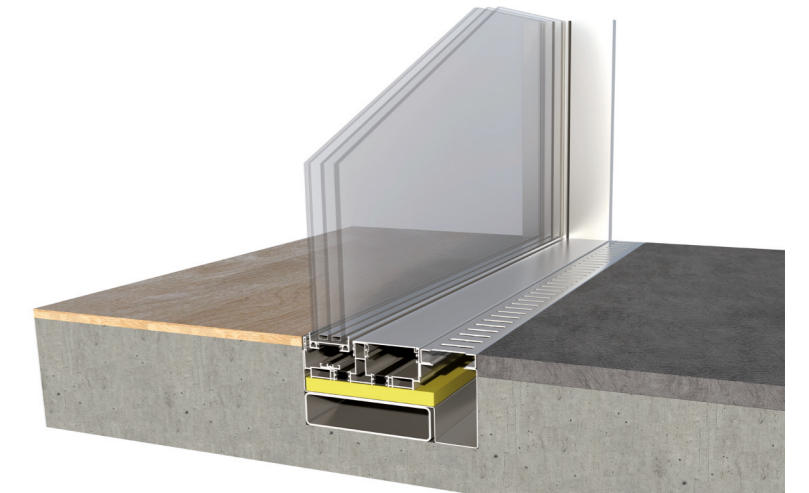

info@gswindowsystems.com
Sales Office: +1 646-653-GSWF

Hardware and Accessories are engineered to be simple and functional.

ALUMINUM PROFILES FOR ANY CLIENT PROFILE

Solutions

Sliding and fixed units can be variously combined.

Thanks to the slim profiles and the concealed sill, a continuous line can be kept between interior and exterior finished floors.

Thanks to the expansive dimensions of the operable Sashes (L 2,5 x H 4,0 lm = L 8,2 x H 13,12 lf) combined with the fixed ones, the VIEW System can function as the entire glass facade.

Without a corner mullion, the VIEW System can be configured to open completely for unobstructed, panoramic views.

Minimal visible profiles and maximal energy efficiency are combined to accomplish both aesthetic and climatic goals.