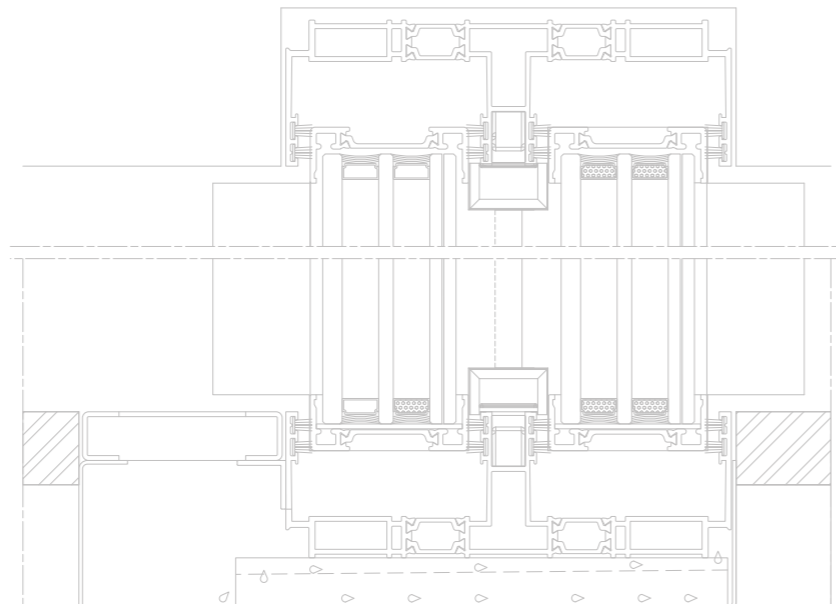

info@gswindowsystems.com
Sales Office: +1 646-653-GSWF

Hardware and Accessories are engineered to be simple and functional.

ALUMINUM PROFILES FOR ANY CLIENT PROFILE

Solutions

Sliding and fixed units can be variously combined.

Thanks to the slim profiles and the concealed sill, a continuous line can be kept between interior and exterior finished floors.

Thanks to the expansive dimensions of the operable Sashes (L 2,5 x H 4,0 lm = L 8,2 x H 13,12 lf) combined with the fixed ones, the VIEW System can function as the entire glass facade.

Without a corner mullion, the VIEW System can be configured to open completely for unobstructed, panoramic views.

Minimal visible profiles and maximal energy efficiency are combined to accomplish both aesthetic and climatic goals.